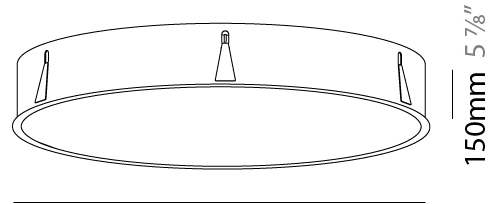

GENERAL

Series: Sign
Brand: Prolicht
Division: Architectural
Mounting Type: Recessed
Mounting Location: Ceiling
Subcategory: Ambient

PHYSICAL

Shape: Round
Diameter (mm): 970
Diameter (in): 38 ³/₁₆
Height (mm): 150
Height (in): 5 ⁷/₈
Ceiling Thickness (mm): 10 / 12 / 15 / 25
Ceiling Thickness (in): 3/8 or 1/2 or 9/16 or 1
Min. Recessing Depth (mm): 160
Min. Recessing Depth (in): 6 ⁵/₁₆
Light Distribution: Direct
Weight (kg): 16.545
Weight (lbs): 36.475
Diffuser: [PMMA - Opal or Micro-Prism](#)
Fixture Finish: [SSR / BKV / CWI / CRY / HAB / UFT / ITA / RUA / FTG / MYG / LOD / PUS / FRO / FUP / KIA / POP / BLS / SPG / MEY / GOH / GUM / CHC / COM / ABZ / JAG / OBR / MOS / ROR](#)
Fixture Material: Extruded Aluminum / Steel
Cut-out Measurements: 958mm / 37 11/16"

ELECTRICAL

Lamp Type: LED (Zhaga Standard)
Input Wattage (W): 129.8
Total Output Wattage (W): 111
Dimming: [Tri-Mode (Non-Dimming and Phase Dimming (120Vac only) and 0-10V Dimming)](#)
Driver Included: Yes
Driver Location: Integrated
Driver Type: Constant Current - Universal
Driver Class: Class 2
Input Voltage (V): 120 - 277
Constant Current (MA): 500

LED

[Color Temperature (°K): 3000 / 4000](#)
Max. Delivered Lumen (lm): 11450 / 12319 / 12570
CRI: >80 CRI
Lamp Life (hrs): 50000

OPTICAL

RATINGS AND CERTIFICATIONS

Certified By: Certified for North American Standards
IP rating: IP20

Ø 970mm 38 ³/₁₆"

150mm 5 ⁷/₈"