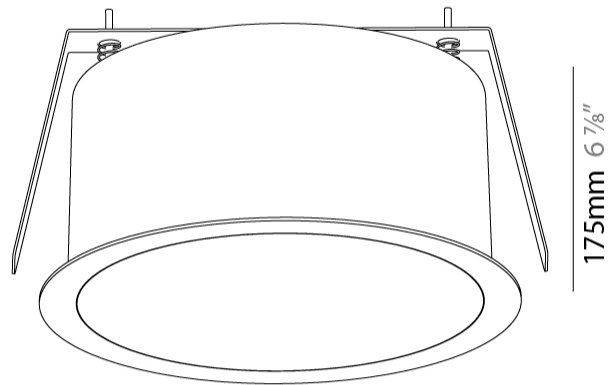

GENERAL

Series: Sign
Brand: Prolicht
Division: Architectural
Mounting Type: Recessed
Mounting Location: Ceiling
Subcategory: Ambient

PHYSICAL

Shape: Round
Diameter (mm): 313
Diameter (in): 12 5/16
Height (mm): 175
Height (in): 6 7/8
Ceiling Thickness (mm): 10 / 12.5 / 15 / 25 / 30
Ceiling Thickness (in): 3/8 or 1/2 or 9/16 or 1 or 1 3/16
Min. Recessing Depth (mm): 175
Min. Recessing Depth (in): 6 7/8
Light Distribution: Direct
Weight (kg): 3.229
Weight (lbs): 7.12
Diffuser: PMMA - Opal or Micro-Prism
Fixture Finish: SSR / BKV / CWI / CRY / HAB / UFT / ITA / RUA / FTG / MYG / LOD / PUS / FRO / FUP / KIA / POP / BLS / SPG / MEY / GOH / GUM / CHC / COM / ABZ / JAG / OBR / MOS / ROR
Fixture Material: Extruded Aluminum / Steel
Cut-out Measurements: 300mm / 11 13/16"

ELECTRICAL

Lamp Type: LED (Zhaga Standard)
Input Wattage (W): 16.5
Total Output Wattage (W): 12.75
Dimming: Tri-Mode (Non-Dimming and Phase Dimming (120Vac only) and 0-10V Dimming)
Driver Included: Yes
Driver Location: Integrated
Driver Type: Constant Current - Universal
Driver Class: Class 2
Input Voltage (V): 120 - 277
Constant Current (MA): 500

LED

Color Temperature (°K): 3000 / 4000
Max. Delivered Lumen (lm): 1230 / 1264 / 1290
CRI: >80 CRI
Lamp Life (hrs): 50000

OPTICAL

RATINGS AND CERTIFICATIONS

Certified By: Certified for North American Standards
IP rating: IP20

Ø 313mm 12 5/16"