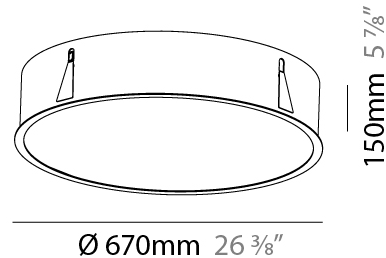

GENERAL

Series: Sign
Brand: Prolicht
Division: Architectural
Mounting Type: Recessed
Mounting Location: Ceiling
Subcategory: Ambient

PHYSICAL

Shape: Round
Diameter (mm): 670
Diameter (in): 26 ³/₈
Height (mm): 150
Height (in): 5 ⁷/₈
Ceiling Thickness (mm): 10 / 12 / 15 / 25
Ceiling Thickness (in): 3/8 or 1/2 or 9/16 or 1
Min. Recessing Depth (mm): 160
Min. Recessing Depth (in): 6 ⁵/₁₆
Light Distribution: Direct
Weight (kg): 8.574
Weight (lbs): 18.9
Diffuser: [PMMA - Opal or Micro-Prism](#)
Fixture Finish: [SSR / BKV / CWI / CRY / HAB / UFT / ITA / RUA / FTG / MYG / LOD / PUS / FRO / FUP / KIA / POP / BLS / SPG / MEY / GOH / GUM / CHC / COM / ABZ / JAG / OBR / MOS / ROR](#)
Fixture Material: [Extruded Aluminum / Steel](#)
Cut-out Measurements: 658mm / 25 7/8"

ELECTRICAL

Lamp Type: LED (Zhaga Standard)
Input Wattage (W): 66.5
Total Output Wattage (W): 57
Dimming: [Tri-Mode (Non-Dimming and Phase Dimming (120Vac only) and 0-10V Dimming)](#)
Driver Included: Yes
Driver Location: Integrated
Driver Type: Constant Current - Universal
Driver Class: Class 2
Input Voltage (V): 120 - 277
Constant Current (MA): 500

LED

[Color Temperature (°K): 3000 / 4000](#)
Max. Delivered Lumen (lm): 5880 / 6321 / 6450
Lamp Life (hrs): 50000

OPTICAL

RATINGS AND CERTIFICATIONS

Certified By: Certified for North American Standards
IP rating: IP20